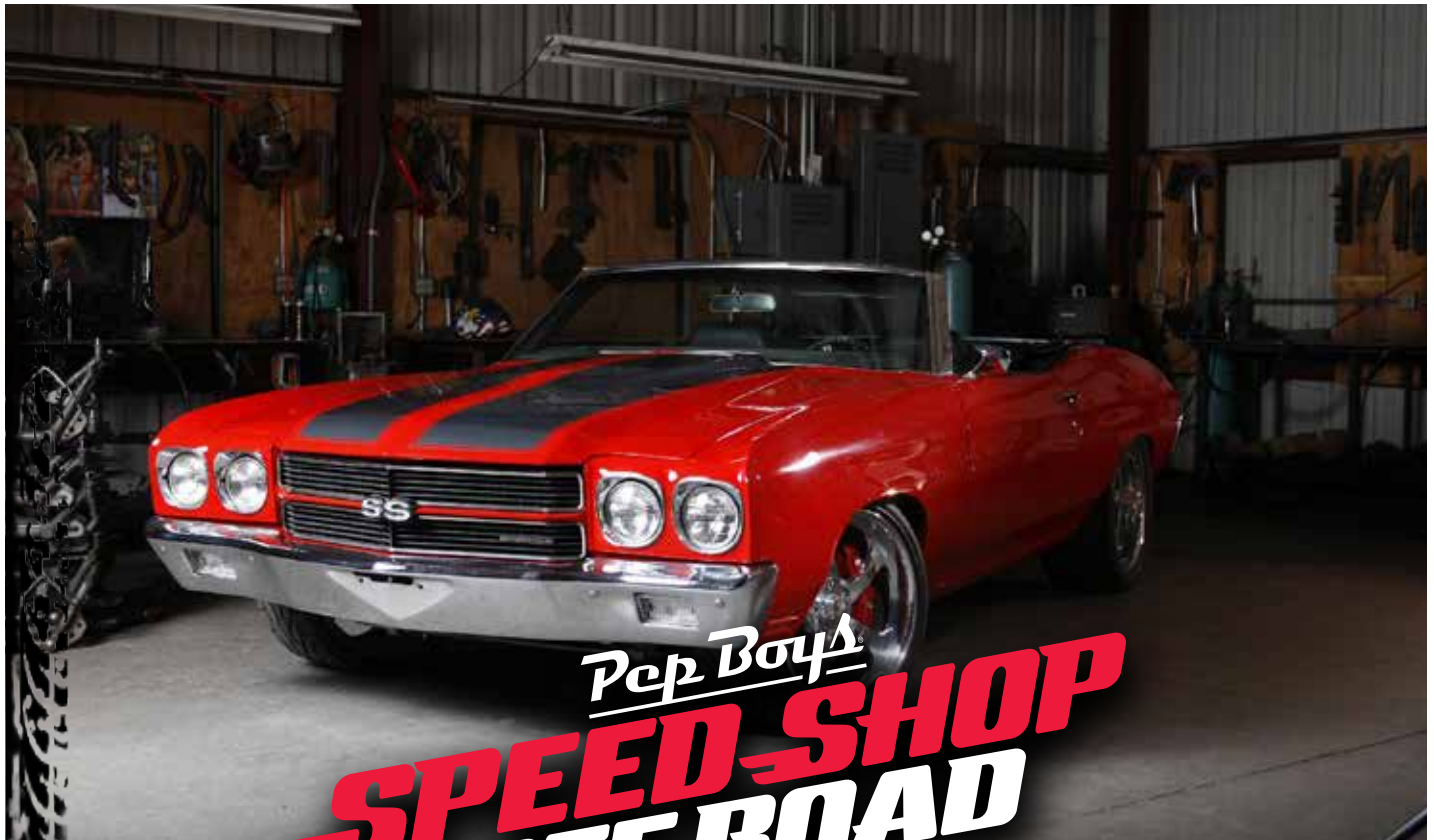

Consignments

TOOLS
MACHINERY
CONSTRUCTION
LADDERS
SCAFFOLDING
LAWN & GARDEN
AUTO / BOAT
FISHING

443.686.9822

www.TOOLBELTCONSIGNMENTS.com

1805 Harford Rd, Fallston MD

Pep Boys **SPEED SHOP** **& OFF ROAD**