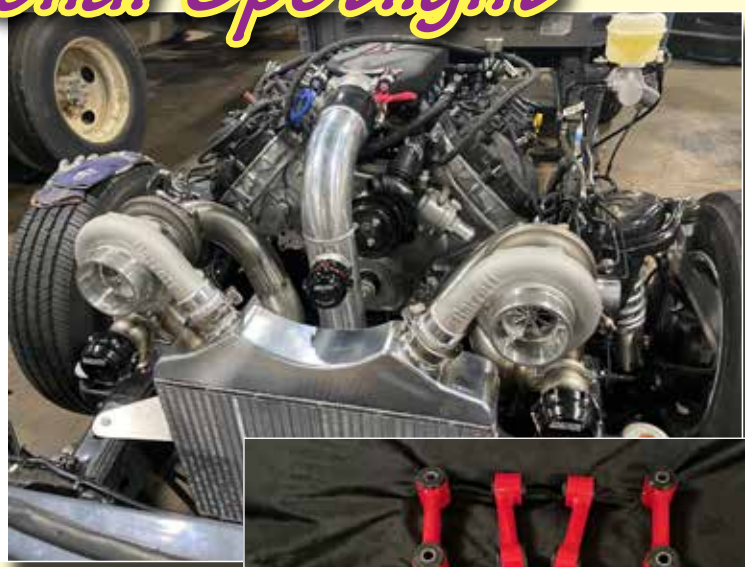

In 2013, **Breanna**, his eldest daughter majored in business management and marketing to take the business to its next level shipping parts to over 90 countries, then it's onto wholesale marketing. Today, **BWoody Performance** has over 100 authorized installers and over 200 wholesale accounts across the world. **Katlynn**, his youngest daughter, just like Dad isn't comfortable in an office and likes to work beside her dad in the shop, Powdercoating & Prepping parts onto being our next general foreman. This truly is a family operated and owned business. BWoody specializes in the suspension market but they do take on a few builds a year where Mike is comfortable customizing or designing new parts. Checkout our products at:

www.BWoodyPerformance.com