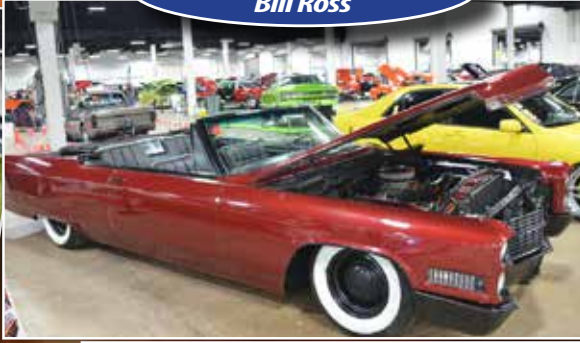

*photos by
Bill Ross*

See more photos in our July Online Update -
visit www.carcruiseguide.com